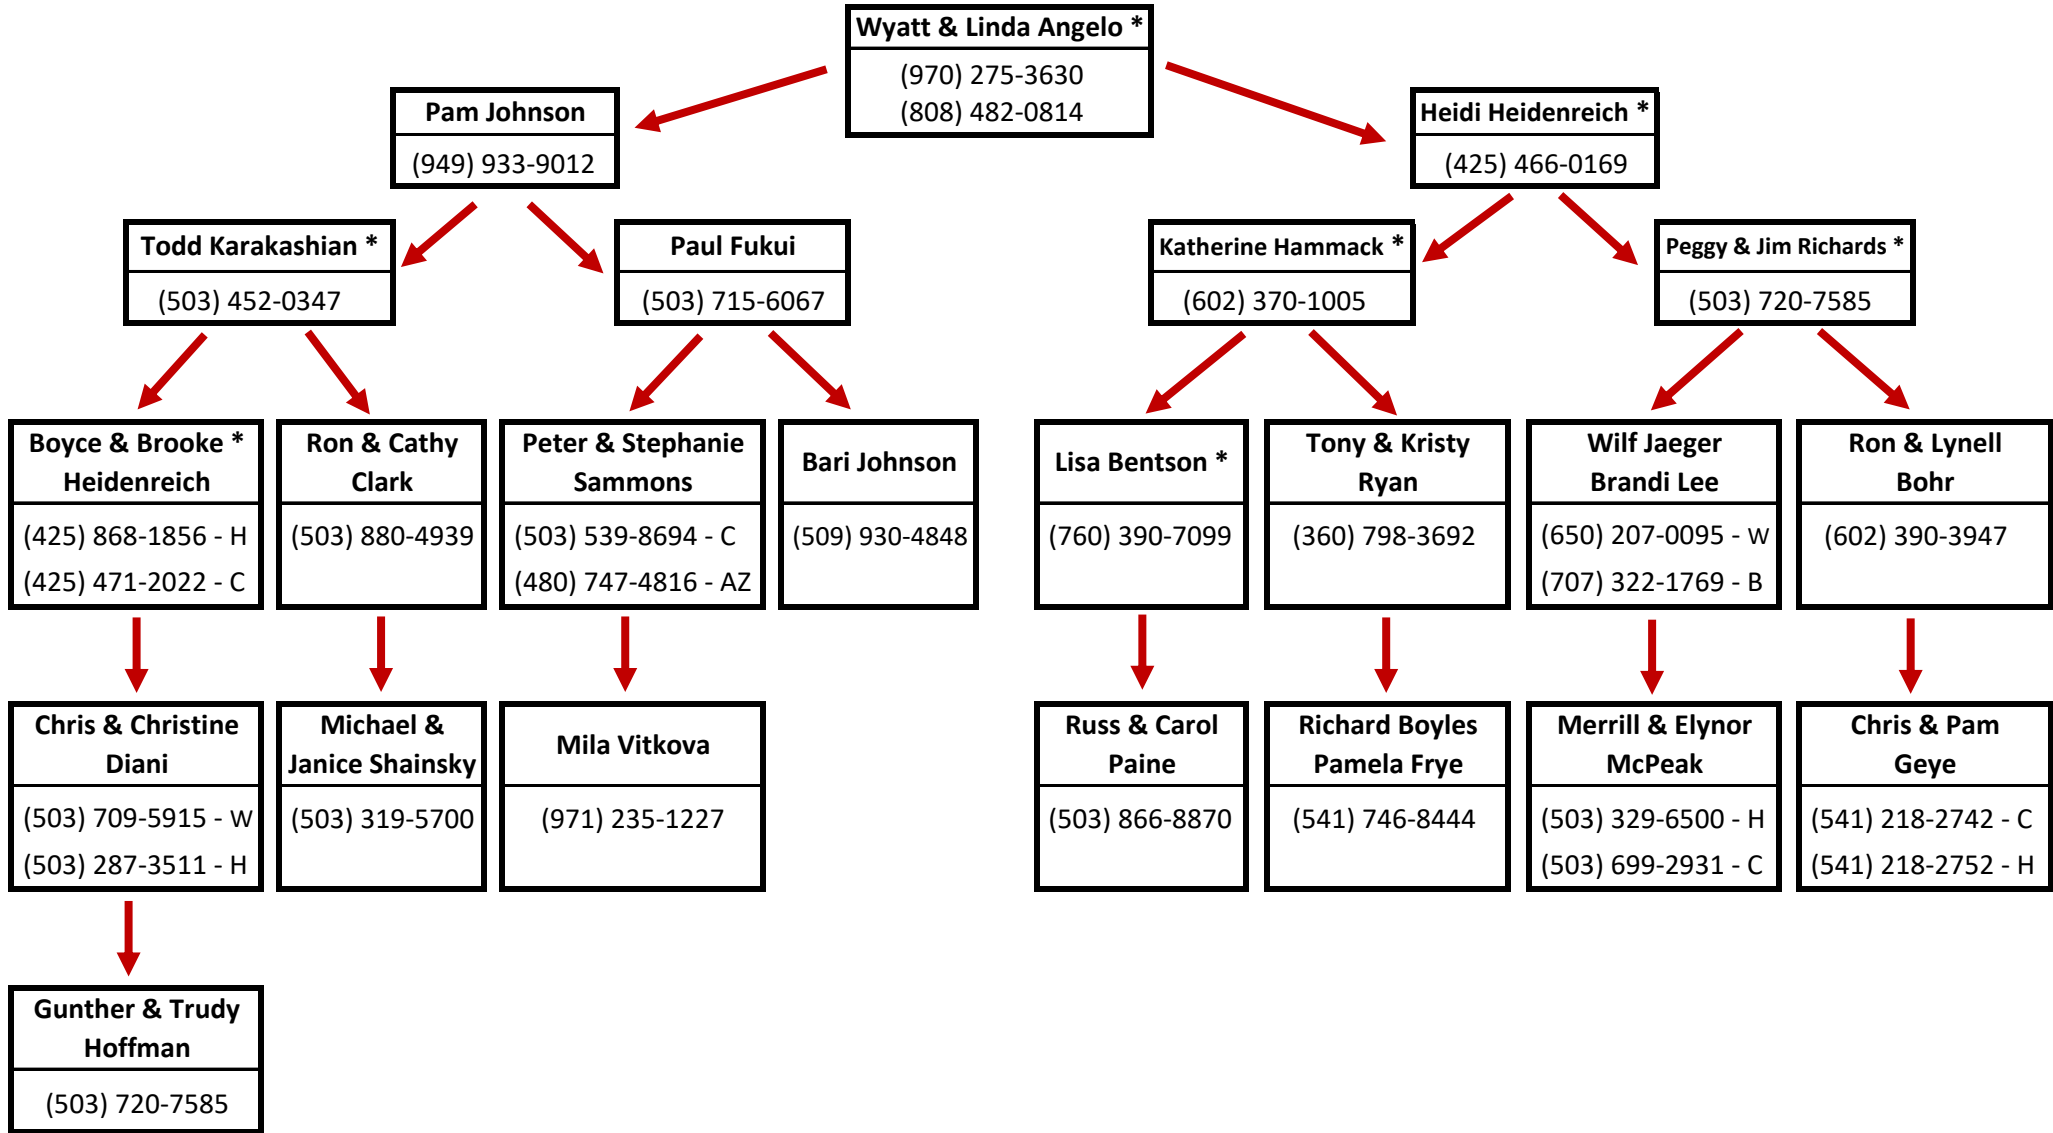

Sahhali South Emergency Telephone Tree / May, 2024

Notes:
 If you are unable to contact your assigned neighbor(s), call the next neighbor (if applicable) and continue to try your assigned neighbor.
 * Indicates holder of GMRS Radio.